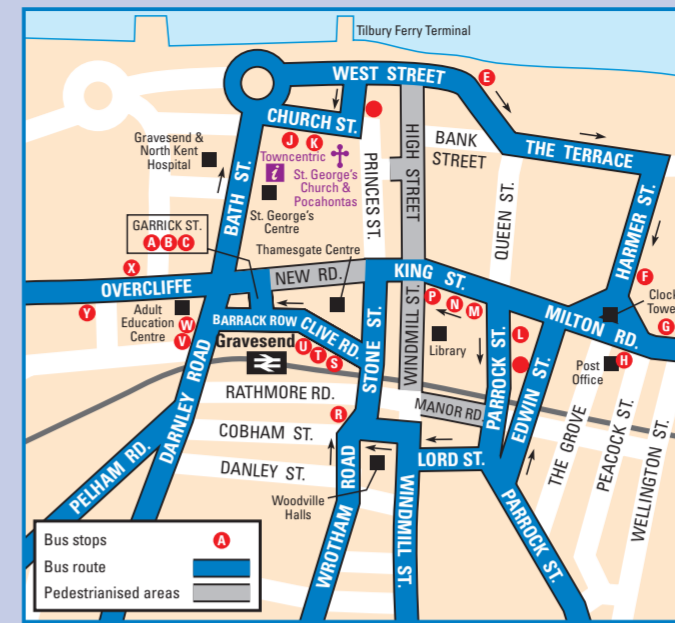

Where to board your bus in GRAVESEND Town Centre