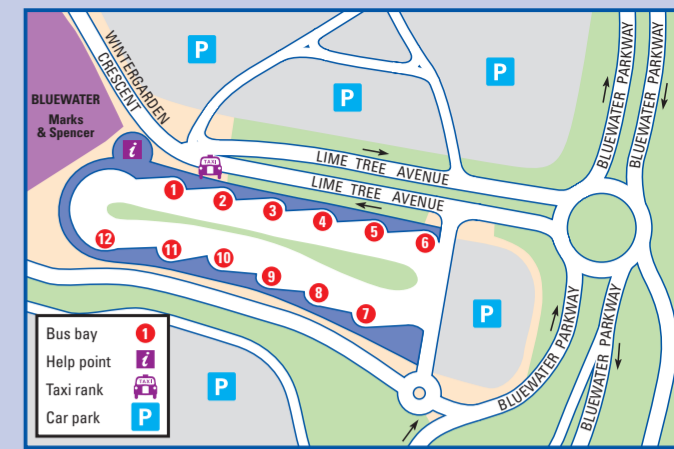

Where to board your bus in BLUEWATER