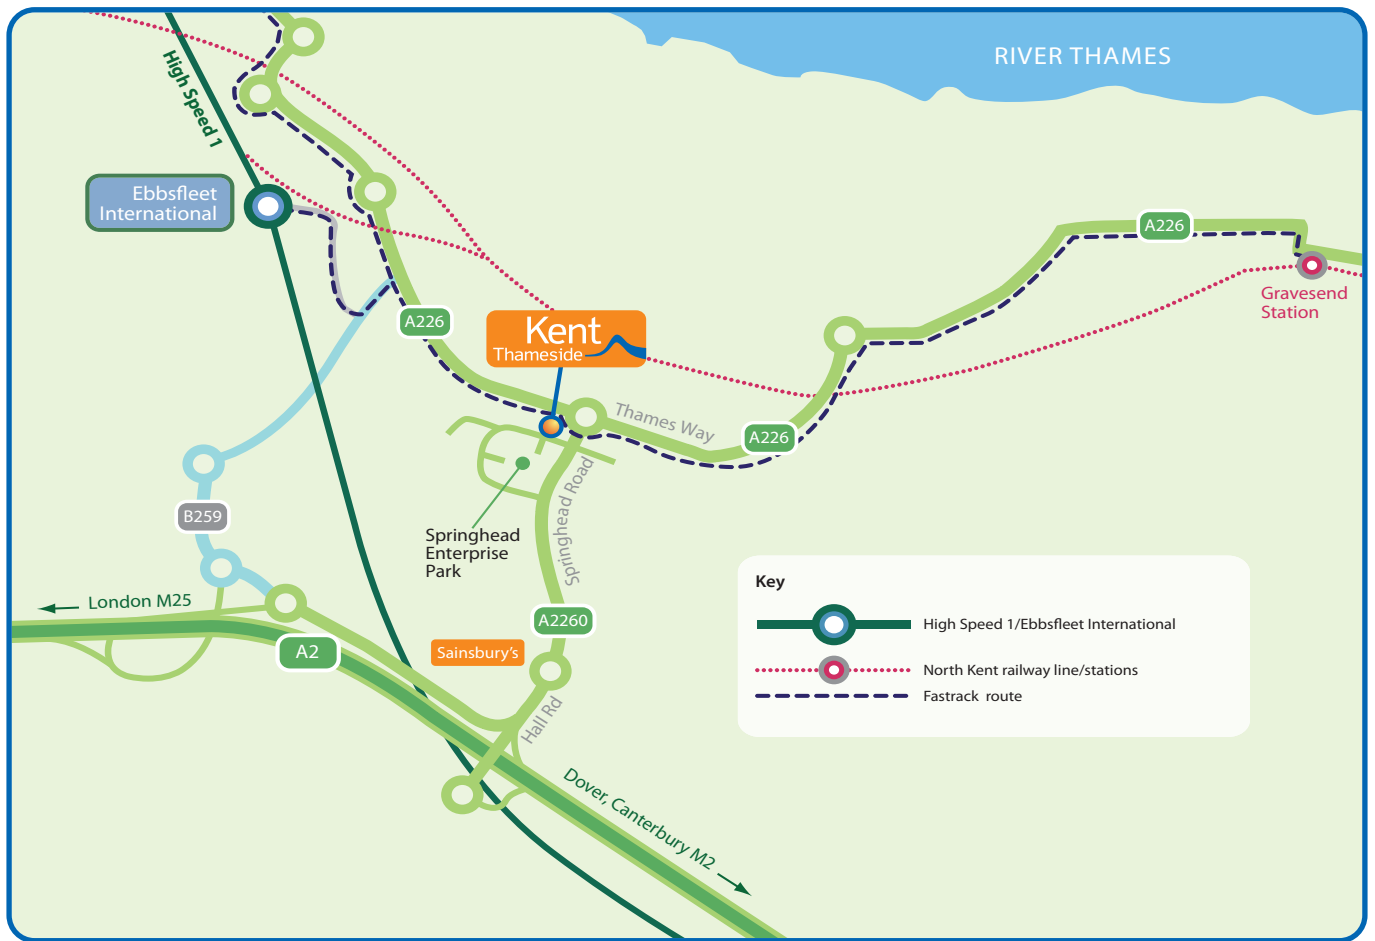

Directions to Kent Thameside

Kent Thameside, The Old Rectory, Springhead Road, Northfleet DA11 8HN

T: 01474 338800 E: info@kent-thameside.co.uk www.kent-thameside.co.uk

ROAD

From M25

- From M25 (Jnc 2), 2nd exit for A2 Canterbury/M2
- Follow signs for Northfleet / Gravesend (W)
- At Ampersand sign, 1st exit for London, Gravesend (W)
- 2nd exit for Gravesend (W) / Northfleet – Southfleet Road
- 3rd exit for Gravesend (W) / Northfleet onto Ebbsfleet Gateway
- At T junction, turn right onto Thames Way/A226
- 3rd exit – Springhead Road
- Take 1st right and immediate 1st right at the Old Rectory sign

HS1

- Fastrack Route B (approx 2 minutes)

From Kent, A2 northbound to London

- Take A2260, Gravesend (W) / Northfleet
- 3rd exit Hall Road
- 2nd exit Springhead Road
- After zoom, left at Rodenstock Industrial unit
- Right at Old Rectory sign

RAIL

- From London Charing Cross to Gravesend station
- Fastrack Route B (approx 4 minutes)